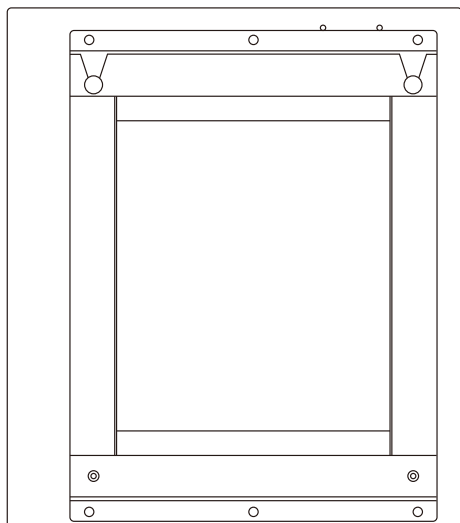

Key Cabinet	
Material	Sheet steel & power coated
Dimension (HxWxD)	553 x 485 x 225mm
Weight	28kg
Operating temperature	-5°C ~ + 40°C
Humidity	95% non-condensing relative humidity
Power	100 / 240V AC 50/60 Hz 72W
Power consumption	Idle 12V 5W Max 12V 35W
Back-up battery	7Ah (optional)
Door option	Steel
Door lock	Electric motor freezer lock
Mounting	Wall mount
Certification	CE, FCC, RoHS
Type of KeySlot	Single key jump slots
Key slot LED	No
Number of keys	15
Number of doors	1
Extendible	No
Automatic door	No
RFID KeyTag	
Type	Metal clip
Material	Steel
Frequency	n.a.
Dimension (HxWxD)	46x22x2mm
KeyTag ring diameter	n.a.
KeyTag ring material	n.a.
Terminal Control	
Cabinet access	PIN code
Card reader frequency	No
Display	7" touch screen
Operating system	Android 5.2
Communications	TCP / Wifi
Operation	Offline / cloud
Customer external RFID reader	No
USB port	Yes

Dropbox

Front view

Side view

Rear view

Top view