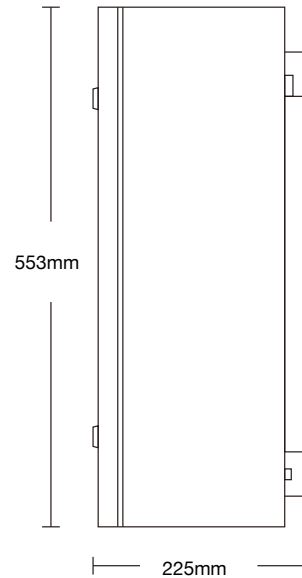

Key Cabinet	
Material	Sheet steel & power coated
Dimension (HxWxD)	553 x 485 x 225mm
Weight	28kg
Operating temperature	-5°C ~ + 40°C
Humidity	95% non-condensing relative humidity
Power	100 / 240V AC 50/60 Hz 72W
Power consumption	Idle 12V 5W Max 12V 35W
Back-up battery	7Ah (optional)
Door option	Steel
Door lock	Electric motor freezer lock
Mounting	Wall mount
Certification	CE, FCC, RoHS
Type of KeySlot	Single key jump slots
Key slot LED	No
Number of keys	15
Number of doors	1
Extendible	No
Automatic door	No
RFID KeyTag	
Type	Metal clip
Material	Steel
Frequency	n.a.
Dimension (HxWxD)	46x22x2mm
KeyTag ring diameter	n.a.
KeyTag ring material	n.a.
Terminal Control	
Cabinet access	PIN code
Card reader frequency	No
Display	7" touch screen
Operating system	Android 5.2
Communications	TCP / Wifi
Operation	Offline / cloud
Customer external RFID reader	No
USB port	Yes

Dropbox

Front view

Side view

Rear view

Top view