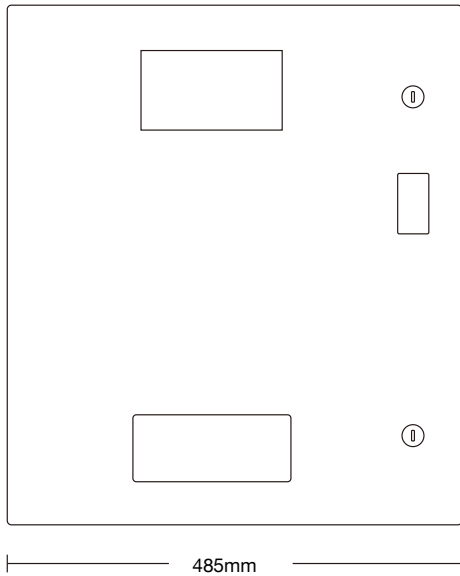

Key Cabinet	
Material	Sheet steel & power coated
Dimension (HxWxD)	553 x 485 x 225mm
Weight	28kg
Operating temperature	-5°C ~ + 40°C
Humidity	95% non-condensing relative humidity
Power	100 / 240V AC 50/60 Hz 72W
Power consumption	Idle 12V 5W Max 12V 35W
Back-up battery	7Ah (optional)
Door option	Steel
Door lock	Electric motor freezer lock
Mounting	Wall mount
Certification	CE, FCC, RoHS
Type of KeySlot	Single key jump slots
Key slot LED	No
Number of keys	15
Number of doors	1
Extendible	No
Automatic door	No
RFID KeyTag	
Type	Metal clip
Material	Steel
Frequency	n.a.
Dimension (HxWxD)	46x22x2mm
KeyTag ring diameter	n.a.
KeyTag ring material	n.a.
Terminal Control	
Cabinet access	PIN code
Card reader frequency	No
Display	7" touch screen
Operating system	Android 5.2
Communications	TCP / Wifi
Operation	Offline / cloud
Customer external RFID reader	No
USB port	Yes

Dropbox

Front view

Side view

Rear view

Top view